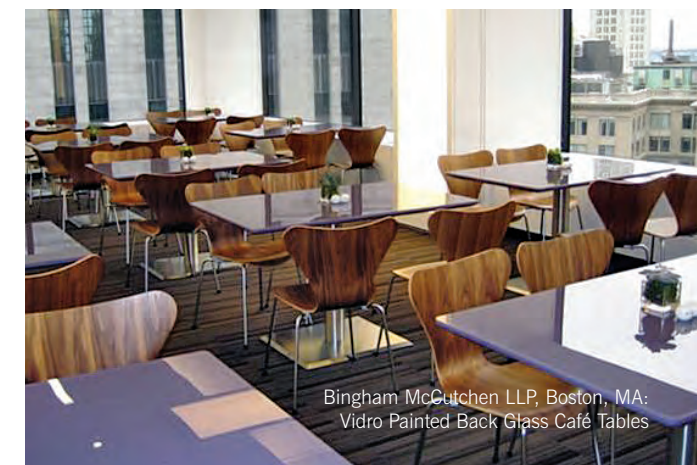

Rudolph & Sletten Inc., Redwood City, CA:
Infinity Mobile Training Tables
with Marmoleum™ Inlay Tabletops

Bingham McCutchen LLP, Boston, MA:
Vidro Painted Back Glass Café Tables