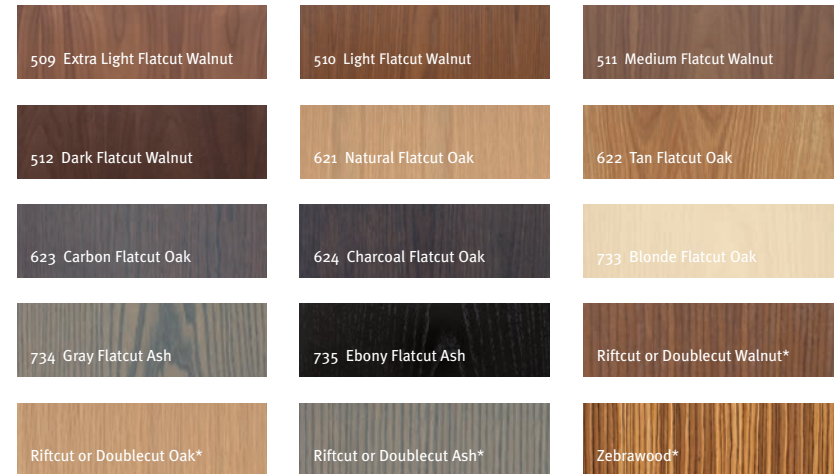

STONE *For credenza tops only*

View more options at www.prismatique.com

COLORA *For credenza tops, doors, cases and bases*

VENEER *For credenza tops, doors and cases*

**Premium veneer*

LAMINATE *For credenza tops, doors and cases*

View more options at www.prismatique.com

SOLID SURFACE *For credenza tops only*

View more options at www.prismatique.com

STAINLESS STEEL

For credenza bases only

Edge Details

PAINTED BACK GLASS

VENEER