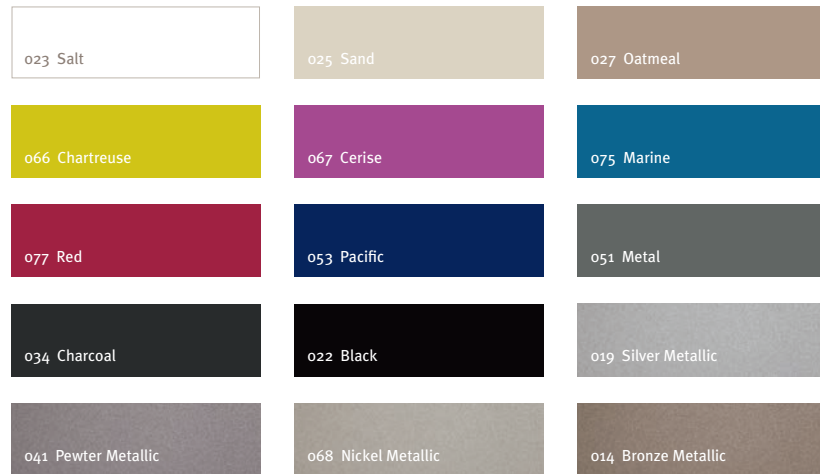

STONE *For credenza tops only*

View more options at www.prismatique.com

COLORA *For credenza tops, doors, cases and bases*

VENEER *For credenza tops, doors and cases*

**Premium veneer*

LAMINATE *For credenza tops, doors and cases*