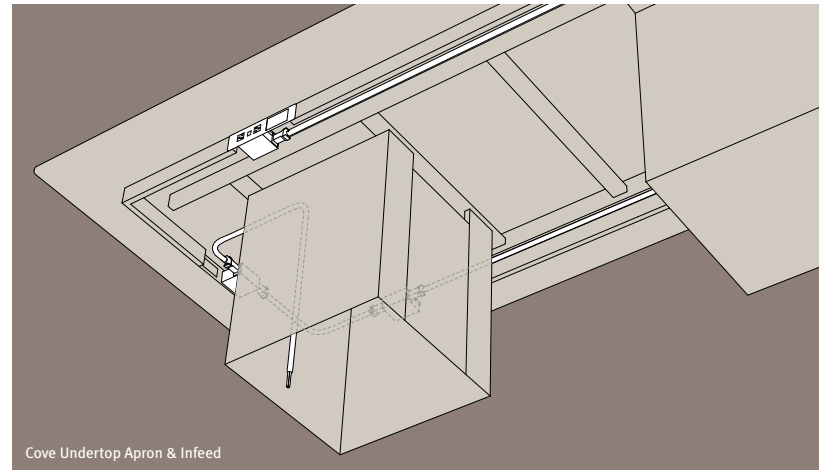

INTERFACE CONNECTION