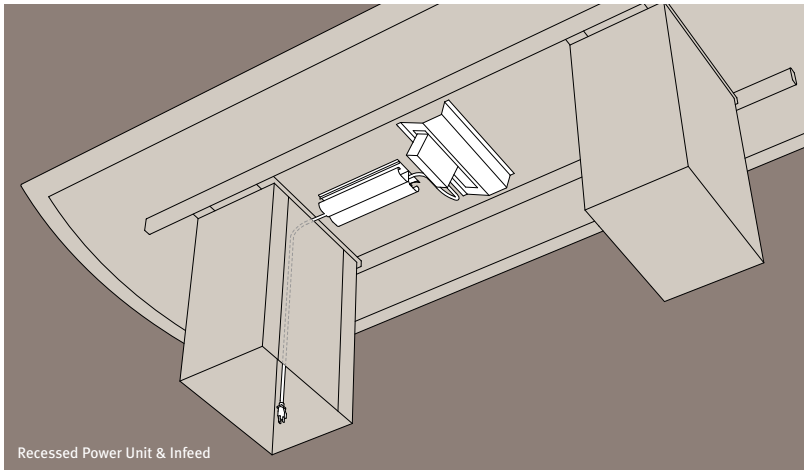

INTERFACE CONNECTION