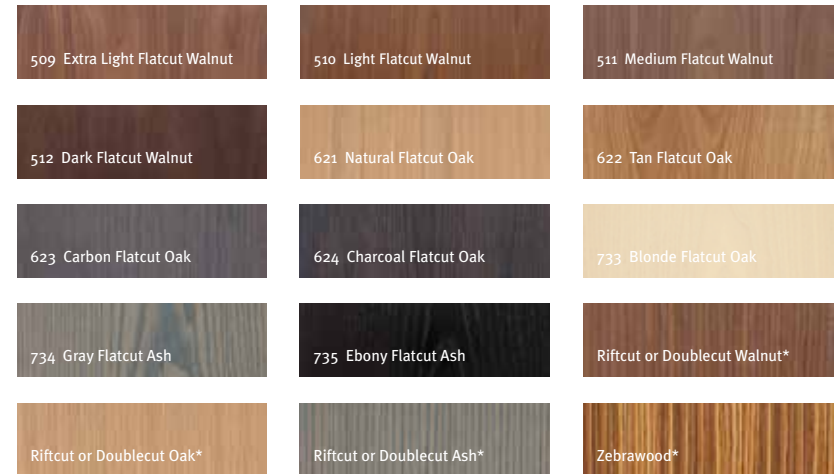

Table Top Finishes

PAINTED BACK GLASS

STONE *View more options at www.prismatique.com*

Base Finishes

STAINLESS STEEL

COLORA *Textured polyurethane coating*

VENEER

*Premium veneer

LAMINATE *View more options at www.prismatique.com*

SOLID SURFACE *View more options at www.prismatique.com*

Edge Details

PAINTED BACK GLASS

VENEER

STONE

LAMINATE

Electrical/Communications Details