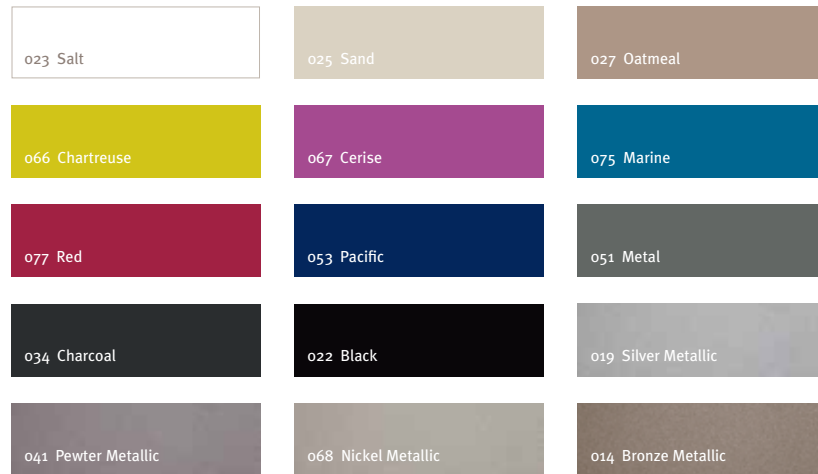

Table Top Finishes

PAINTED BACK GLASS

STONE *View more options at www.prismatique.com*

Base Finishes

STAINLESS STEEL

COLORA *Textured polyurethane coating*

VENEER

*Premium veneer